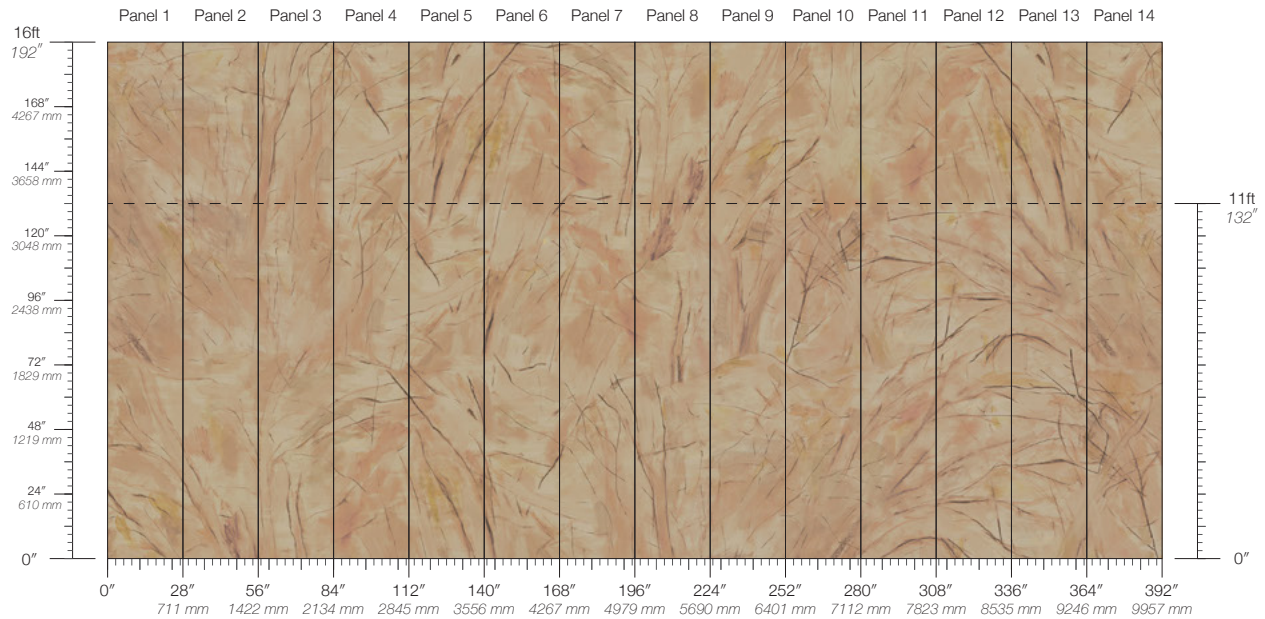

# Kaleidoscope Sustain

Suitable for residential and some commercial projects

**COLOR**  
Sustain

**ITEM**  
6107

**CONTENT**  
Polyester & Natural Fiber

**PANEL WIDTH**  
28" / 711 mm trimmed

**PANEL HEIGHT**  
132" / 3353 mm standard  
192" / 4877 mm extended